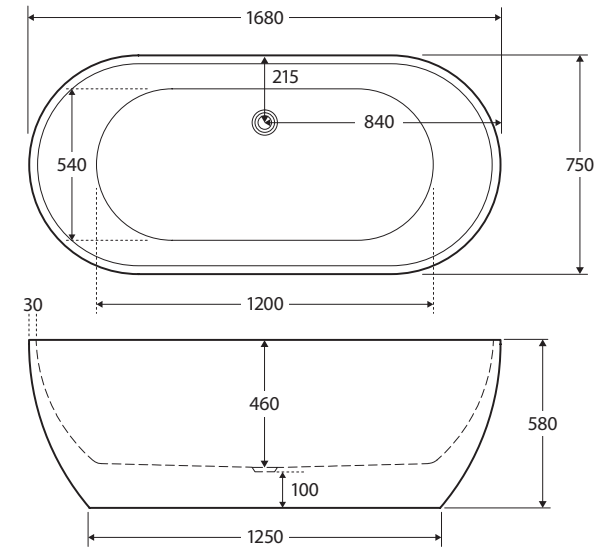

Koko®

FREESTANDING ACRYLIC BATH, 1680MM

Features

- Freestanding style
- Made from UV stabilised sanitary-grade acrylic
- Inbuilt steel support frame
- Adjustable steel legs
- No overflow
- Chrome waste included with bath
- Capacity: 310L
- Net weight: 36kg
- Gross weight: 46kg

While we aim to ensure specifications are correct at the time of publication, Fienza reserves the right to make modifications without prior notice. Physical colour may vary from image shown. All measurements are shown in millimetres. Always use physical product measurements for mark-ups and roughing-in as the technical drawing may differ from actual product received.