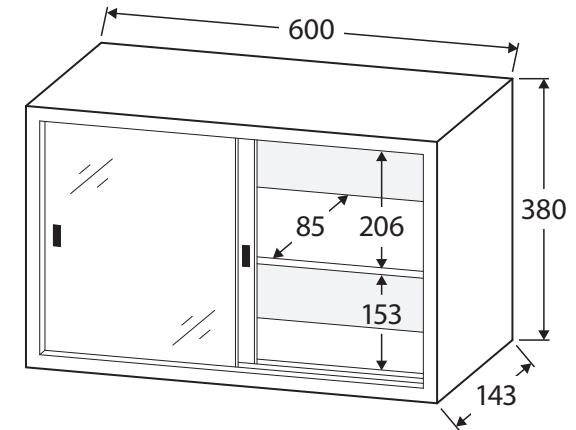

Metal Mirror Cabinet

600MM

Features

- 5 mm thick environmentally friendly copper free mirror doors
- Made from durable powder-coated steel
- Space saving sliding door design
- One fixed internal shelf
- Pre-drilled mounting points
- Mounting hardware included