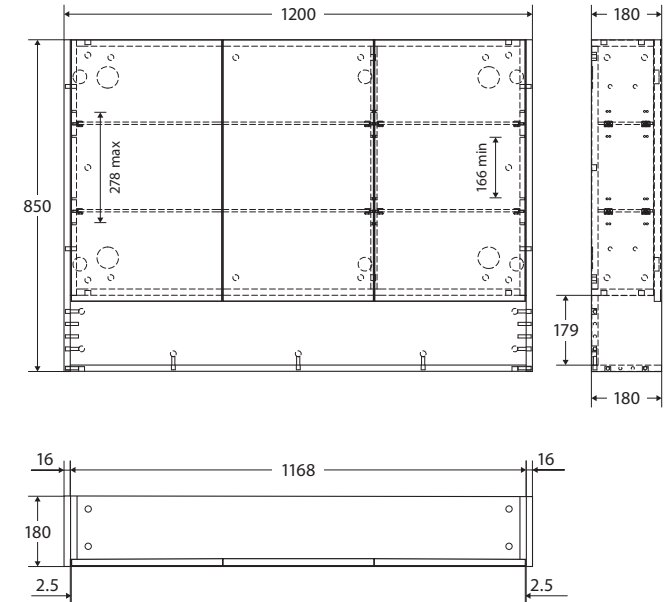

Mirror Cabinet WITH DISPLAY SHELF, 1200MM

Features

- Designed to match our universal vanity cabinets
- Open display shelf
- 5mm thick, pencil edge glass mirrors
- Soft-close doors
- Two internal tempered glass shelves (adjustable)
- White interior
- Made from E1 MDF board
- Strong 16mm backing board
- Includes 4 mounting brackets

While we aim to ensure specifications are correct at the time of publication, Fienza reserves the right to make modifications without prior notice. Physical colour may vary from image shown. All measurements are shown in millimetres. Always use physical product measurements for mark-ups and roughing-in as the technical drawing may differ from actual product received.