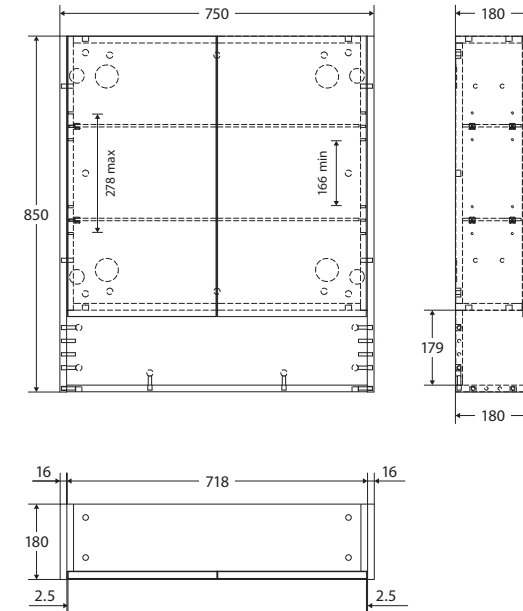

# Mirror Cabinet WITH DISPLAY SHELF, 750MM

## Features

- Designed to match our universal vanity cabinets
- Open display shelf
- 5mm thick, pencil edge glass mirrors
- Soft-close doors
- Two internal tempered glass shelves (adjustable)
- White interior
- Made from E1 MDF board
- Strong 16mm backing board
- Includes 4 mounting brackets