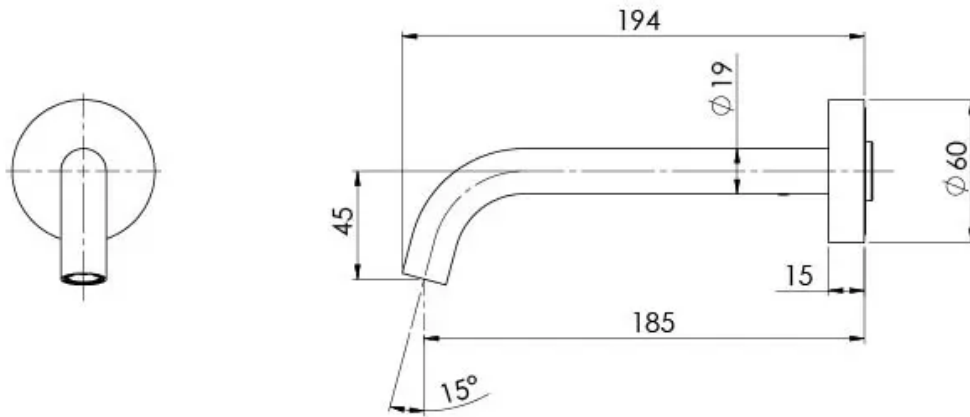

VIVID SLIMLINE PLUS

VIVID SLIMLINE PLUS WALL BASIN / BATH OUTLET 180MM

SPECIFICATIONS

AVAILABLE IN

119-0810-00
Chrome

119-0810-40
Brushed Nickel

119-0810-30
Gun Metal

119-0810-31
Brushed Carbon

119-0810-10
Matte Black

119-0810-12
Brushed Gold

INFORMATION

Temperature Rating
1 - 75°C

Pressure Rating
150 - 500kPa

MAINTENANCE AND CARE:

- All surfaces should be cleaned with mild liquid detergent or soap and water.
- Do not use cream cleaners or citrus based cleaning products, as they are abrasive.
- Use of unsuitable cleaning agents may damage the surface.
- Any damage caused in this way will not be covered by warranty.

Please visit <https://www.phoenixtapware.com.au/warranty> to view the full warranty

While we aim to ensure the specifications shown are correct at time of printing, Phoenix Tapware reserves the right to make modifications without prior notice. Always use the physical product measurements for mark-ups and roughing-in as the line drawing shown may differ from the actual product over time. All measurements are shown in millimetres. Colours may vary from image shown.