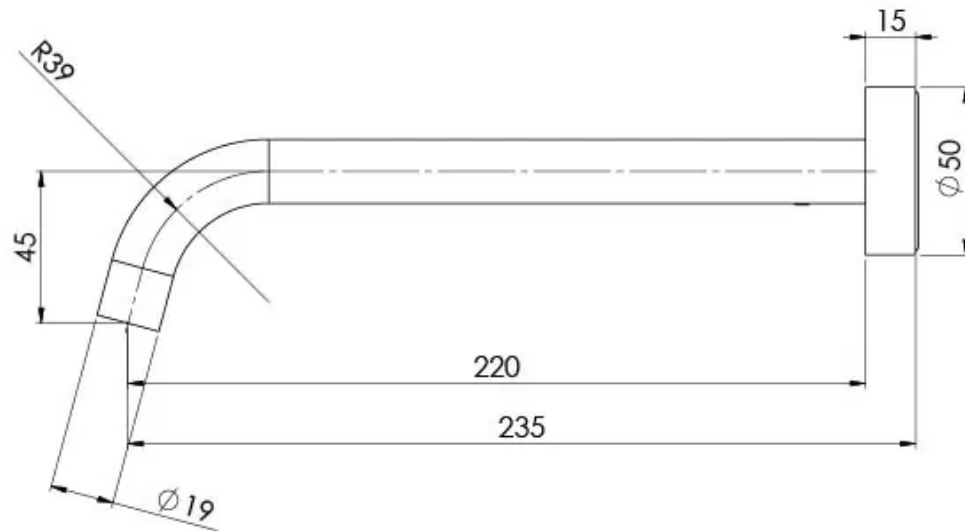

## VIVID SLIMLINE WALL BATH OUTLET 230MM CURVED

## SPECIFICATIONS

Please visit <https://www.phoenixtapware.com.au/warranty> to view the full warranty

While we aim to ensure the specifications shown are correct at time of printing, Phoenix Tapware reserves the right to make modifications without prior notice. Always use the physical product measurements for mark-ups and roughing-in as the line drawing shown may differ from the actual product over time. All measurements are shown in millimetres. Colours may vary from image shown.