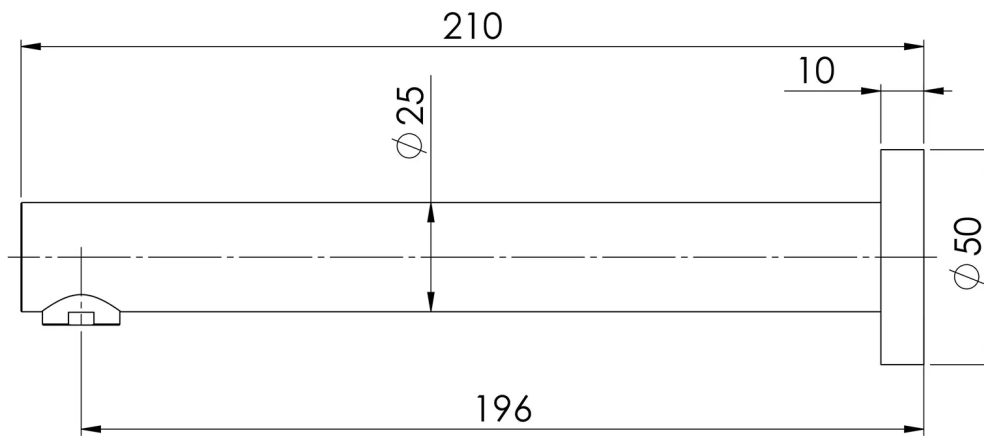

VIVID

VIVID WALL BATH OUTLET 200MM

SPECIFICATIONS

AVAILABLE IN

V776 CHR
Chrome

V776 BN
Brushed Nickel

V776 GM
Gun Metal

V776-31
Brushed Carbon

Please visit <https://www.phoenixtapware.com.au/warranty> to view the full warranty

While we aim to ensure the specifications shown are correct at time of printing, Phoenix Tapware reserves the right to make modifications without prior notice. Always use the physical product measurements for mark-ups and roughing-in as the line drawing shown may differ from the actual product over time. All measurements are shown in millimetres. Colours may vary from image shown.