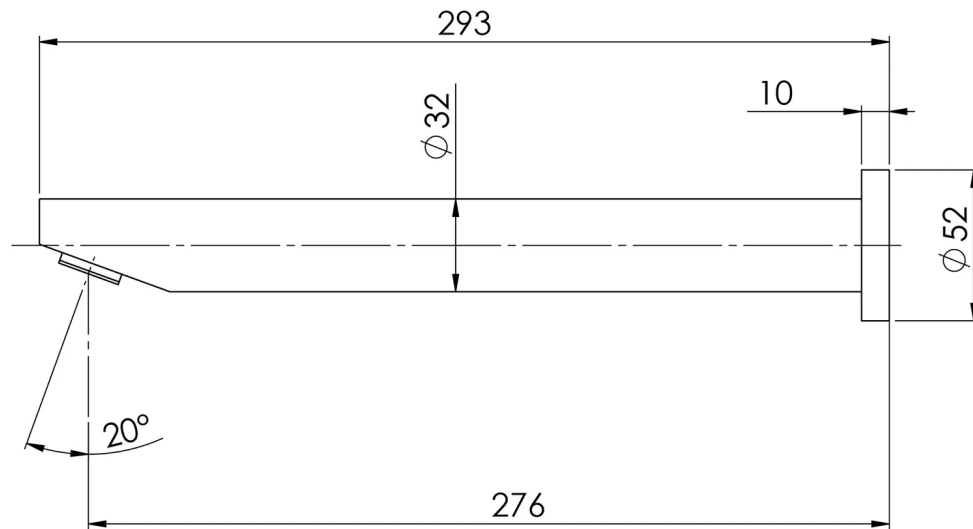

VIVID

VIVID WALL BATH OUTLET 32 X 300MM ANGLED

SPECIFICATIONS

AVAILABLE IN

V817 CHR
Chrome

V817 BN
Brushed Nickel

V817 GM
Gun Metal

V817-31
Brushed Carbon