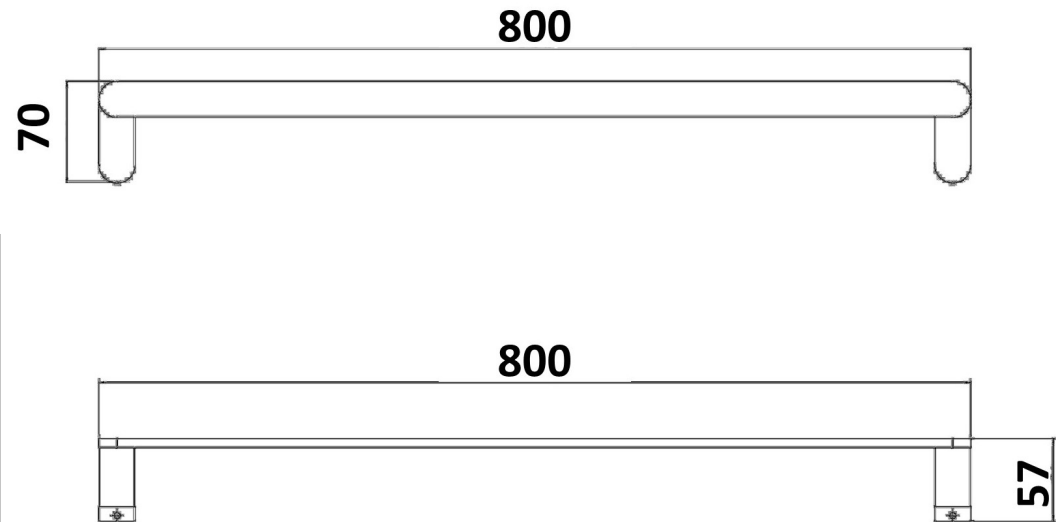

Millennium

Mixers • Showers • Accesories • Baths • Basins

AKEMI SINGLE TOWEL RAIL 800MM CHROME 5854

- Contemporary new design
- Available in chrome, electroplated matte black & chrome
- Dual fixing for added stability
- Zinc/Brass construction
- 1 year replacement warranty