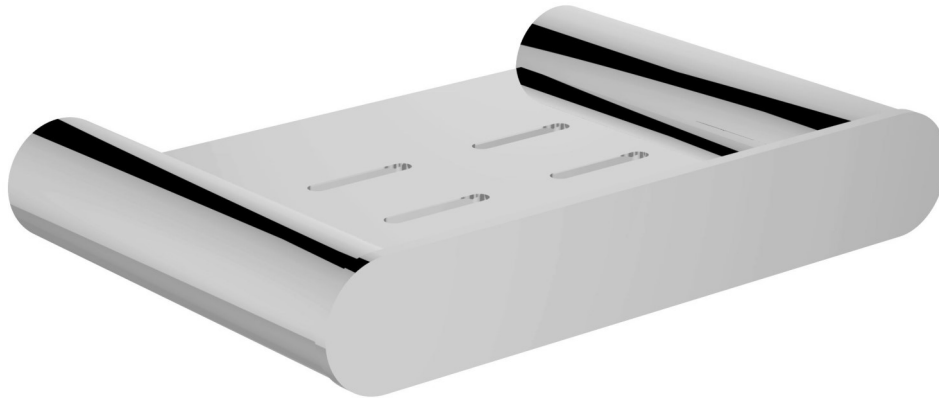

Millennium

Mixers • Showers • Accesories • Baths • Basins

AKEMI METAL SOAP DISH CHROME 5858

- Contemporary new design
- Available in chrome, electroplated matte black & chrome
- Dual fixing for added stability
- Zinc/Brass construction
- 1 year replacement warranty