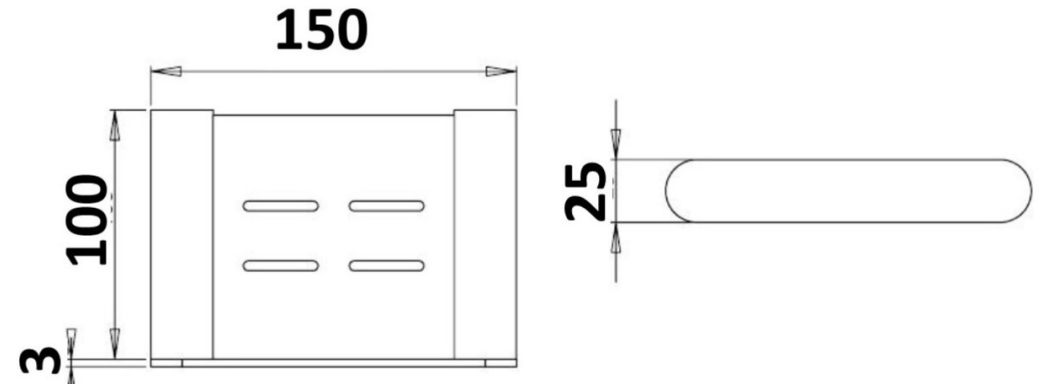

Millennium

Mixers • Showers • Accesories • Baths • Basins

AKEMI METAL SOAP DISH CHROME 5858

- Contemporary new design
- Available in chrome, electroplated matte black & chrome
- Dual fixing for added stability
- Zinc/Brass construction
- 1 year replacement warranty