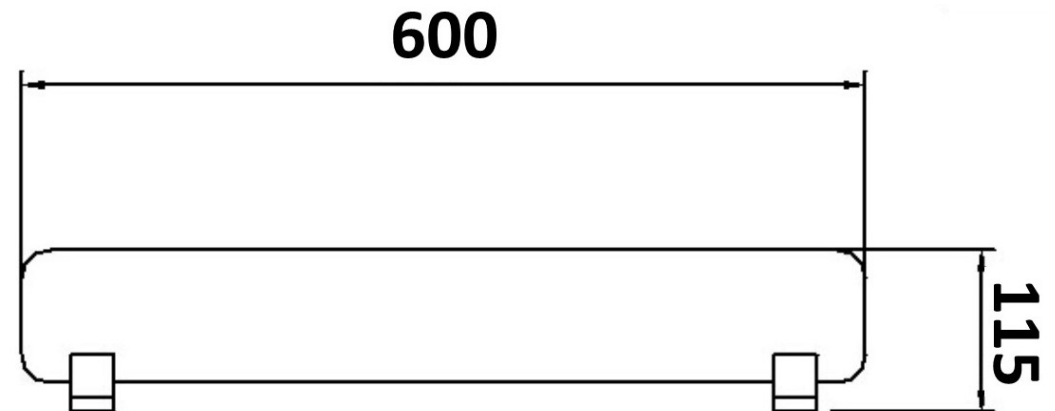

## AKEMI GLASS SHELF CHROME 5859

- Contemporary new design
- Available in chrome, electroplated matte black & chrome
- Dual fixing for added stability
- Zinc/Brass construction
- 1 year replacement warranty