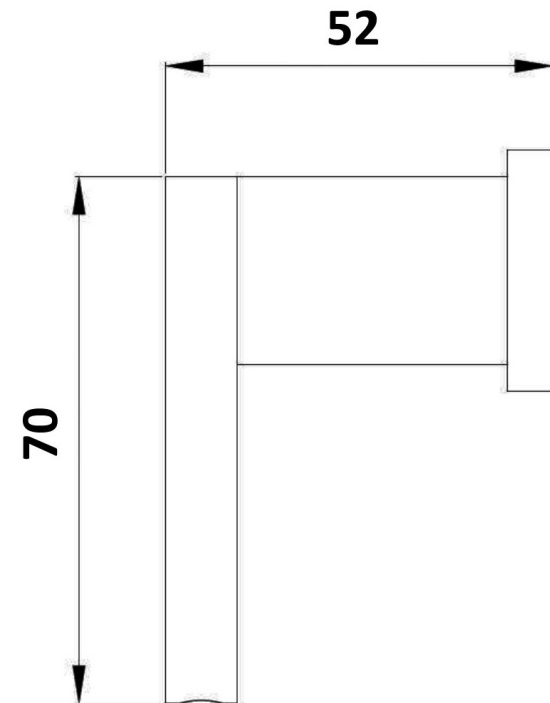

## AKEMI ROBE HOOK CHROME 5862

- Contemporary new design
- Available in chrome, electroplated matte black & chrome
- Dual fixing for added stability
- Zinc/Brass construction
- 1 year replacement warranty