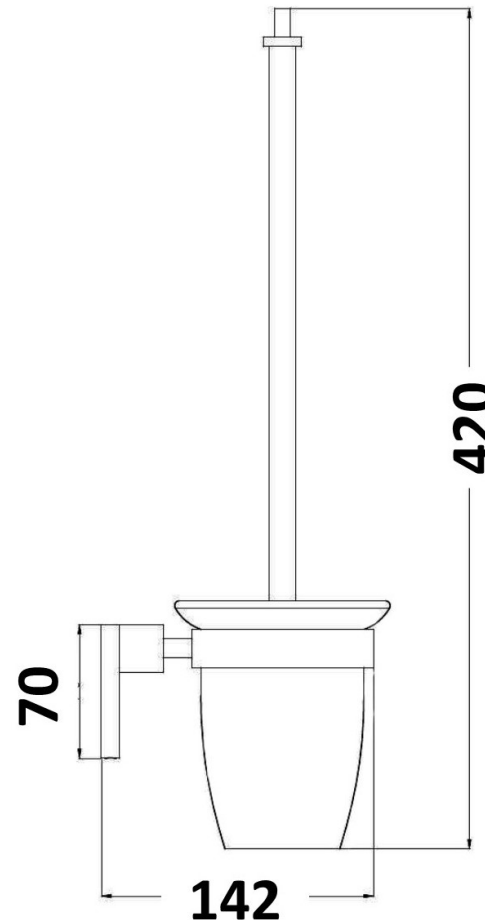

Millennium

Mixers • Showers • Accesories • Baths • Basins

AKEMI TOILET BRUSH CHROME 5863

- Contemporary new design
- Available in chrome, electroplated matte black & chrome
- Dual fixing for added stability
- Zinc/Brass construction
- 1 year replacement warranty