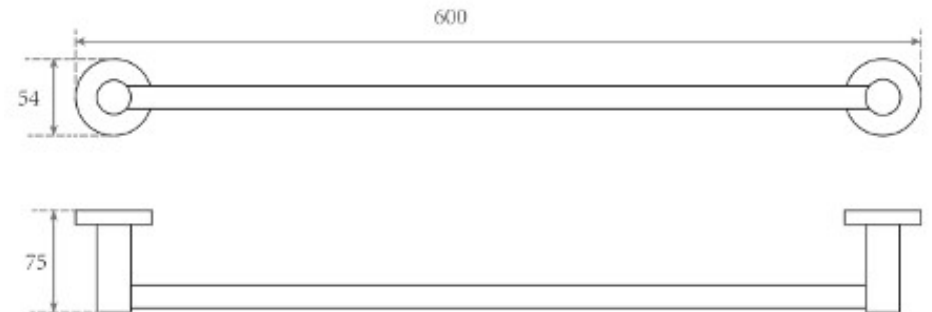

## CIRNA SINGLE TOWEL RAIL 600MM CHROME 5873

- Contemporary new design
- Available in chrome, electroplated matte black
- Dual fixing for added stability
- Zinc construction
- 1 year replacement warranty