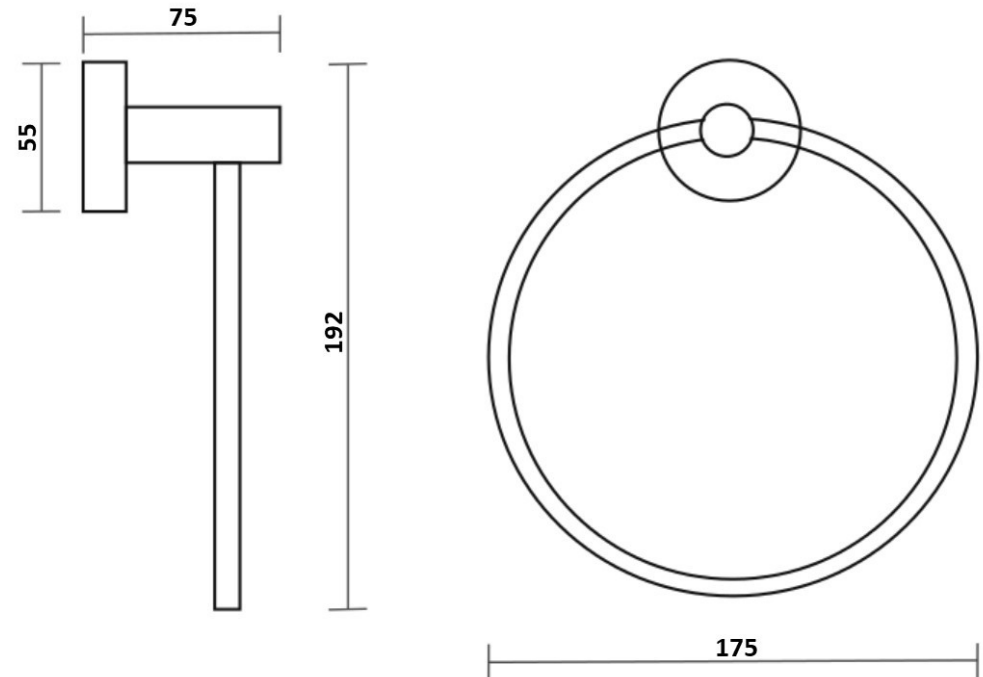

## CIRNA TOWEL RING CHROME 5882

- Contemporary new design
- Available in chrome, electroplated matte black
- Dual fixing for added stability
- Zinc construction
- 1 year replacement warranty