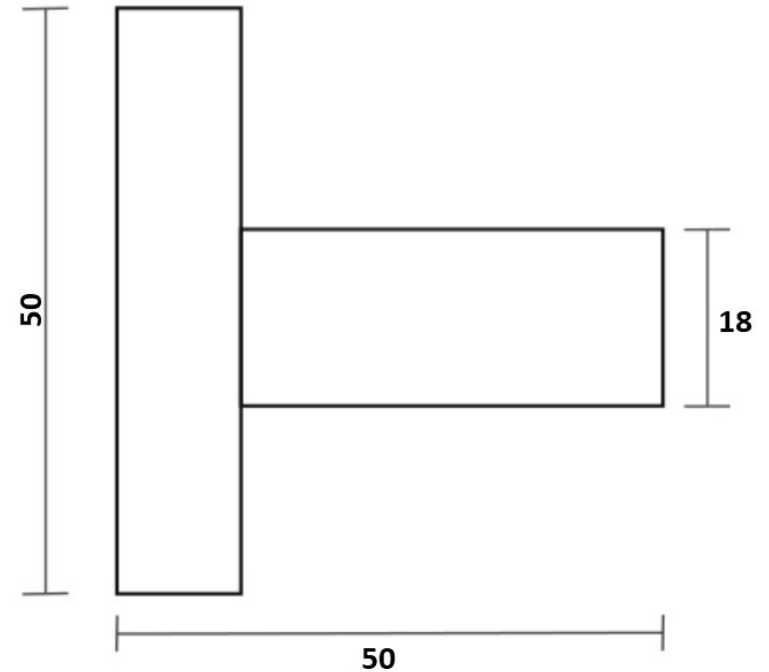

Millennium

Mixers • Showers • Accesories • Baths • Basins

CIRNA ROBE HOOK CHROME 5883

- Contemporary new design
- Available in chrome, electroplated matte black
- Dual fixing for added stability
- Zinc construction
- 1 year replacement warranty