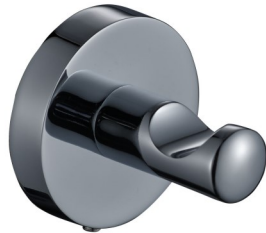

Millennium

Mixers • Showers • Accesories • Baths • Basins

CIRNA ROBE HOOK CHROME 5883

- Contemporary new design
- Available in chrome, electroplated matte black
- Dual fixing for added stability
- Zinc construction
- 1 year replacement warranty