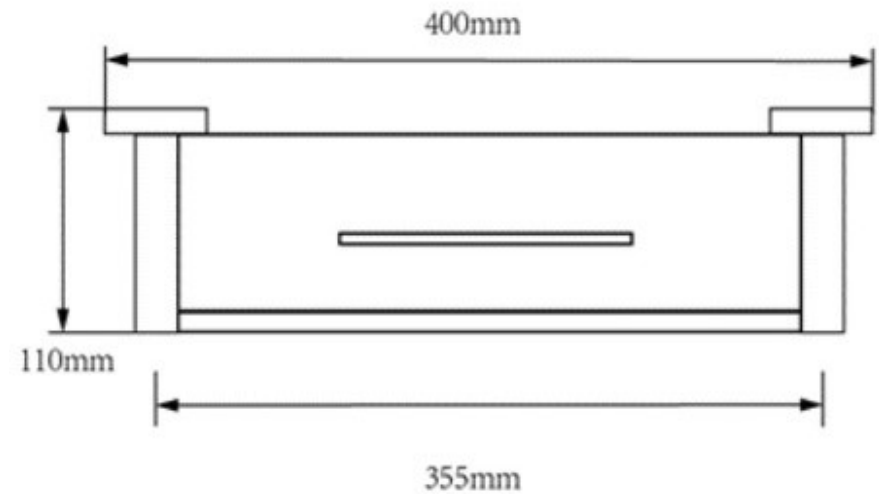

Millennium

Mixers • Showers • Accesories • Baths • Basins

CIRNA SHOWER SHELF 40MM CHROME 5885

- Contemporary new design
- Available in chrome, electroplated matte black
- Dual fixing for added stability
- Zinc construction
- 1 year replacement warranty