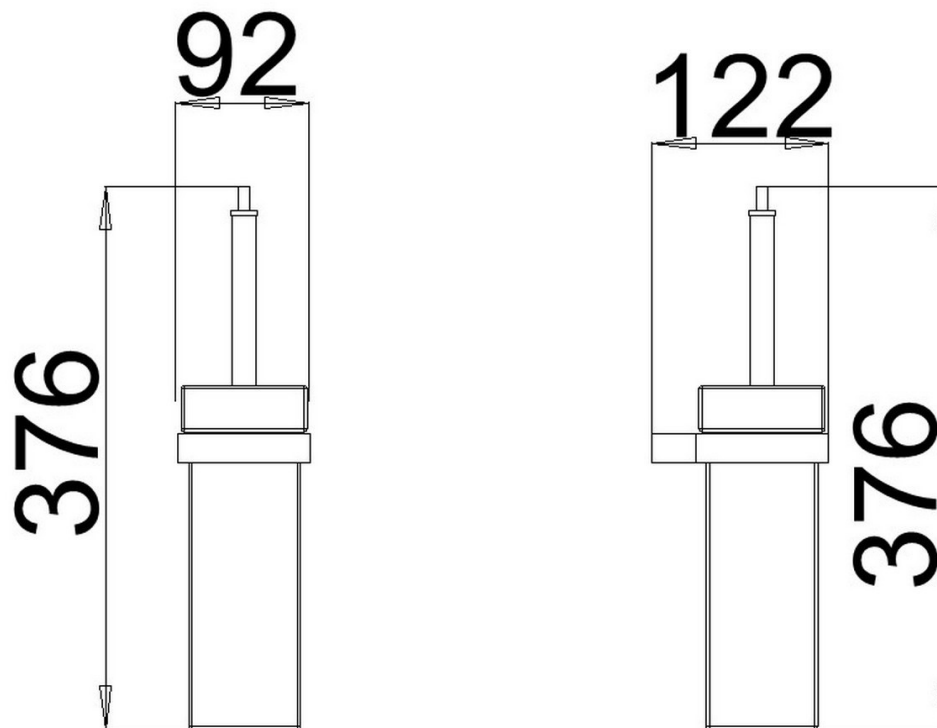

Millennium

Mixers • Showers • Accesories • Baths • Basins

INIS TOILET BRUSH CHROME 9903

- Contemporary new design
- Available in chrome, electroplated matte black & chrome and brushed nickel
- Dual fixing for added stability
- Brass construction
- 10 year replacement warranty