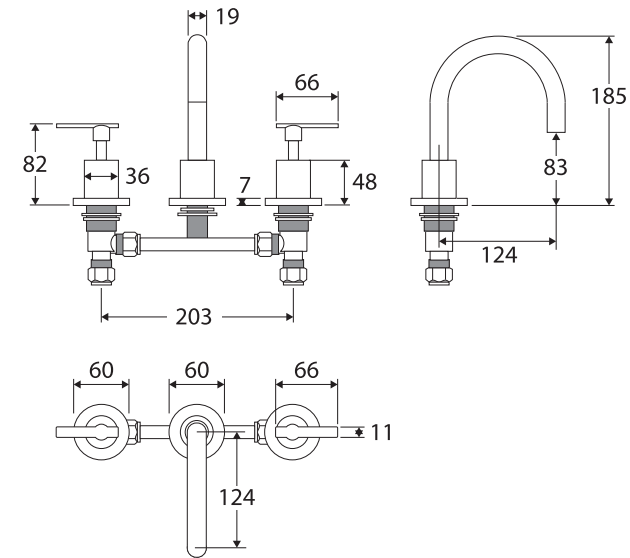

Michelle Lever BASIN SET

Features

- Made from solid brass
- Jumper valves
- Three-piece basin set
- Swivel function
- 1/4 turn ceramic disc
- WELS 5 Star rated, 5.5L/min

Please note: This product may have a visible Fienza or Watermark logo.

While we aim to ensure specifications are correct at the time of publication, Fienza reserves the right to make modifications without prior notice. Physical colour may vary from image shown. All measurements are shown in millimetres. Always use physical product measurements for mark-ups and roughing-in as the technical drawing may differ from actual product received.