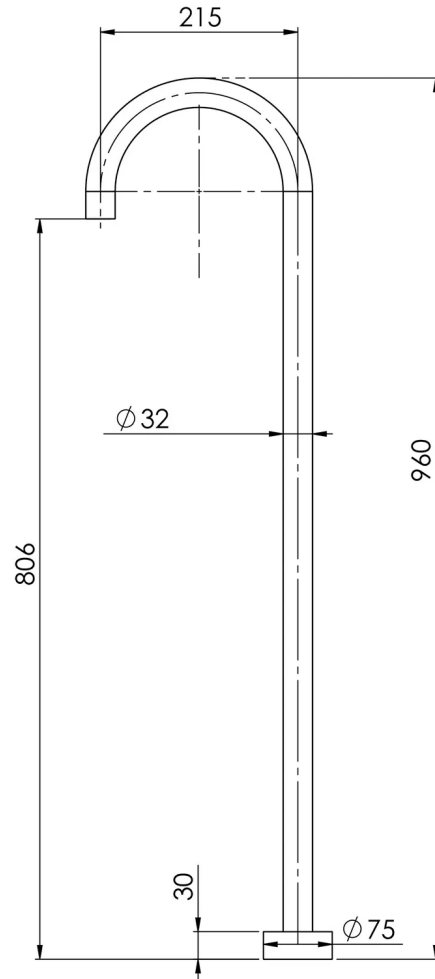

VIVID

VIVID FLOOR MOUNTED BATH OUTLET 940MM

SPECIFICATIONS

AVAILABLE IN

V819 CHR
Chrome

V819 BN
Brushed Nickel

V819 MB
Matte Black

INFORMATION