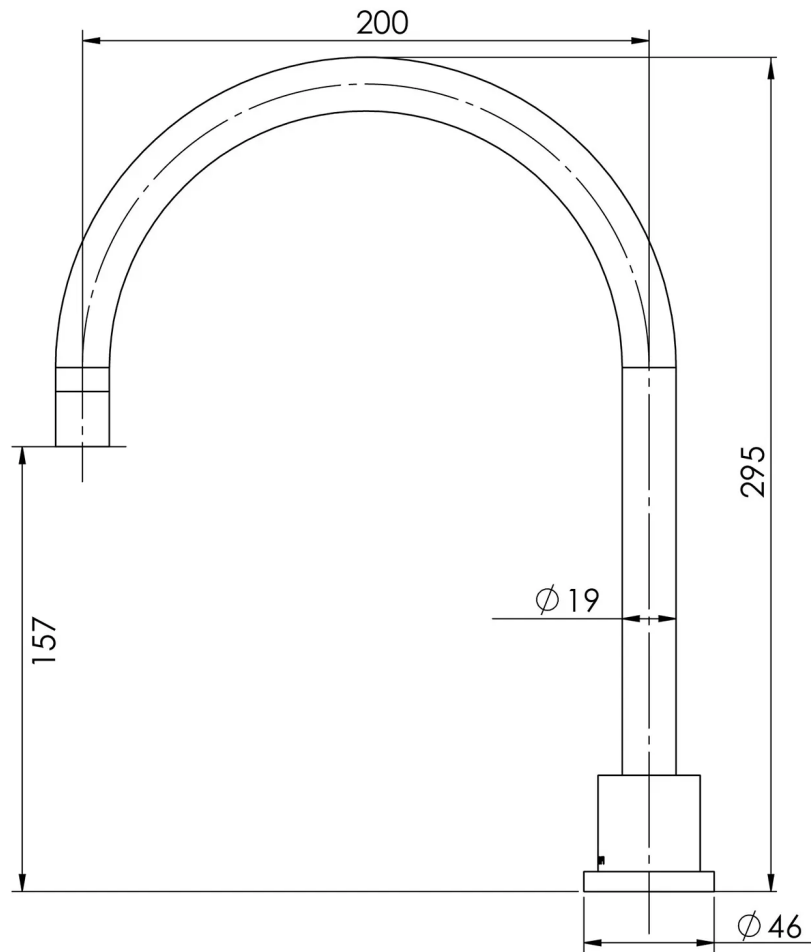

# VIVID PIN LEVER

VIVID PIN LEVER HOB SPA OUTLET 200MM GOOSENECK

## SPECIFICATIONS

Please visit <https://www.phoenixtapware.com.au/warranty> to view the full warranty

While we aim to ensure the specifications shown are correct at time of printing, Phoenix Tapware reserves the right to make modifications without prior notice. Always use the physical product measurements for mark-ups and roughing-in as the line drawing shown may differ from the actual product over time. All measurements are shown in millimetres. Colours may vary from image shown.