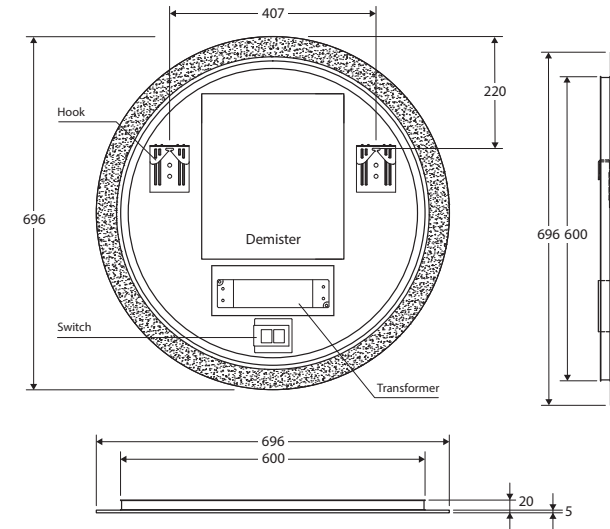

# Kaya® LED MIRROR

## Features

- Cool white colour temperature (4000K)
- Illuminating on/off touch sensor
- Built-in demister
- 5 mm thick pencil edge mirror with frosted glass frame
- Copper-free to prevent corrosion
- Two wall mounting hooks
- Supplied in extra strong packaging for added protection
- 220-240V AC 50/60Hz
- IP44 rating
- SAA approved
- LED module: 17W, Demister: 16W

## Available in

696W x 696H mm

**LED696**