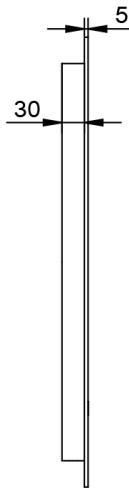

Features:

LED Lighting (Backlit)

Adjustable Colour Temperature

Copper Free Mirror

Please note: Must be installed by a licensed electrician in accordance with local regulations

To clean this mirror, wipe it with a soft microfiber cloth or a lint free cloth that has been rinsed in warm water and wrung out well, then rub the mirror gently with a soft dry cloth.

PLEASE do not use glass or window cleaner, or other cleaners with chemical agents. These may damage the silver coating and brown marks can result.

Please confirm all particulars with your sales consultant or refer to our website for more information prior to purchase.

WARRANTY
5 years

*Conditions apply