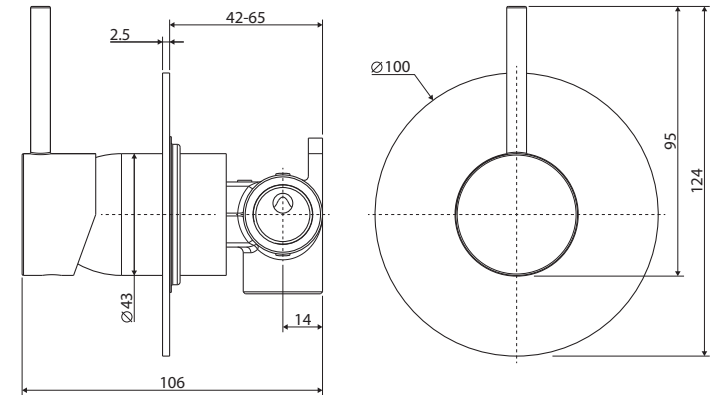

Kaya® Up

WALL MIXER

LARGE ROUND PLATE

Features

- Designed for shower and bath
- Made from solid brass
- High quality European cartridge (35 mm)

Please note: This product may have a visible Fienza or Watermark logo.

While we aim to ensure specifications are correct at the time of publication, Fienza reserves the right to make modifications without prior notice. Physical colour may vary from image shown. All measurements are shown in millimetres. Always use physical product measurements for mark-ups and roughing-in as the technical drawing may differ from actual product received.