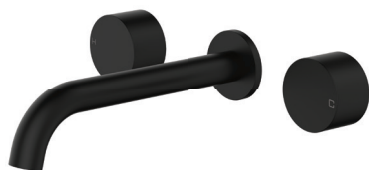

Available in

Chrome
338102

Brushed Nickel
338102BN

Matte Black
338102B