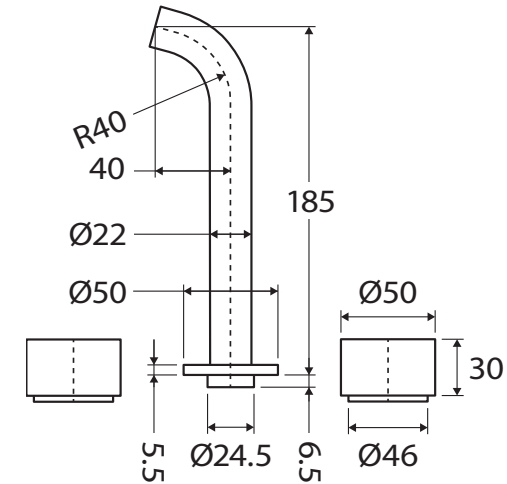

Kaya®

WALL BASIN/BATH TAP SET

Features

- Modern design with circular taps
- Made from solid brass
- ¼ turn ceramic disc
- Fixed position spout
- Concealed aerator
- Concealed back plates on taps
- **WELS 5 Star rated, 6L/min**

Please note: This product may have a visible Fienza or Watermark logo.