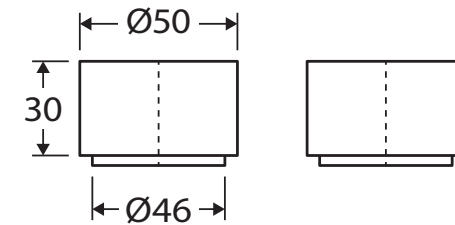

### Features

- Modern design with circular taps
- Made from solid brass
- ¼ turn ceramic disc
- Concealed back plates
- WELS rating not required

**Please note:** This product may have a visible Fienza or Watermark logo.