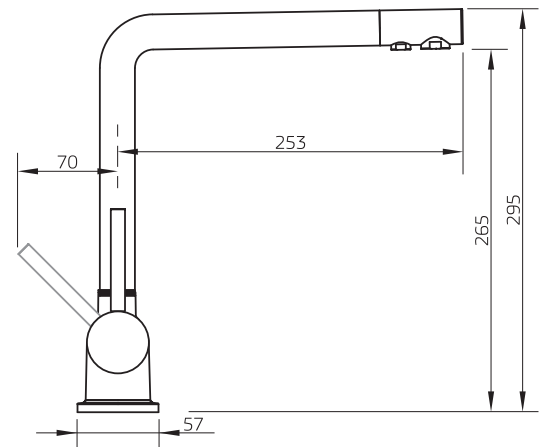

Z1 Filter

TRIPLA-T6

GENERAL INFO

DESIGNED FOR MAINS WATER

Quick-Twist Under Sink Filter With Tripla T6 3-Way Mixer Tap

The Z1-T6 'tap & filter' package incorporates the latest Z1 filtration technology and the Tripla triple-action tap all-in-one system.

The Puretec Z1 reduces chlorine, taste, odour, chemicals, sediment and cysts, leaving all vital minerals. This innovative filter is easy to install, mounts horizontally or vertically and valve-in-head technology means the water supply is automatically cut off when you change the cartridge. The Z1 can be as easily replaced as changing a light globe!