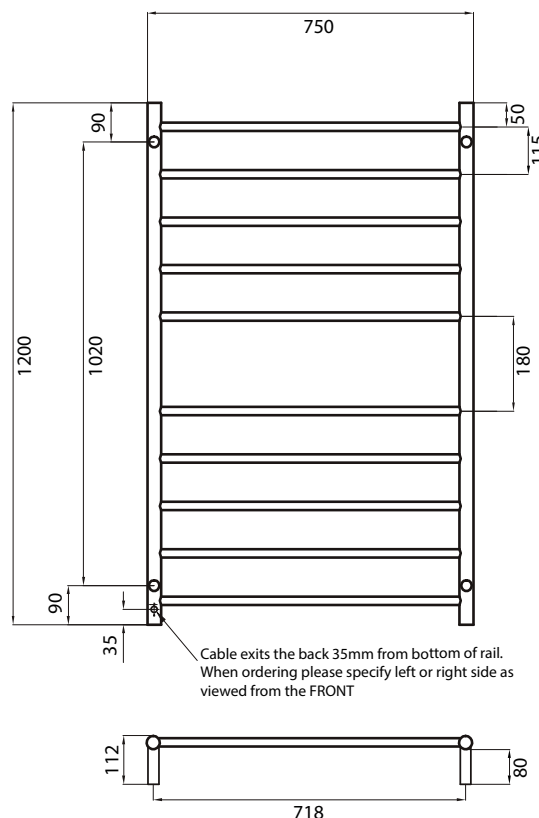

ROUND HEATED *specifications*

RTR04 – Standard 240V model

MIRROR POLISHED AND SATIN BRUSHED
 MANUFACTURED FROM 304 GRADE
 STAINLESS STEEL
 COLOURED FINISHES MANUFACTURED
 FROM 201 GRADE STAINLESS STEEL
 IP55 RATED (COLOURED FINISHES ARE
 IP54 RATED)
 ALL TOWEL RAILS AVAILABLE WITH EITHER
 BOTTOM LEFT OR RIGHT OUTPUT
 ALL STANDARD RAILS ARE DUAL PURPOSE,
 OFFERING A PLUG AS STANDARD, BUT PACK
 CONTAINS A HARD WIRING KIT
 CAN BE MOUNTED UPSIDE DOWN
 10 YEAR WARRANTY FOR CONSTRUCTION /
 HEATING ELEMENT
 COATING ON COLOURED RAILS ARE
 COVERED BY A 2 YEAR WARRANTY

FEATURES

- Round bar / Height 1200mm / 10 bars with a central gap / 130W
- Standard model is 240V / IP55 rated
- Vertical bars 32mm diameter
- Horizontal bars 19mm diameter
- Cable length: 1.4m, plug included
- To see our range of low voltage (12V) models please refer to our website for the complete range:
radiantheating.com.au

CODE

SIZE (MM)

FINISH

RTR04LEFT	750x1200	Polished	
RTR04RIGHT	750x1200	Polished	
BRU-RTR04LEFT	750x1200	Satin Brushed	
BRU-RTR04RIGHT	750x1200	Satin Brushed	
BRTR04LEFT	750x1200	Matt Black	
BRTR04RIGHT	750x1200	Matt Black	