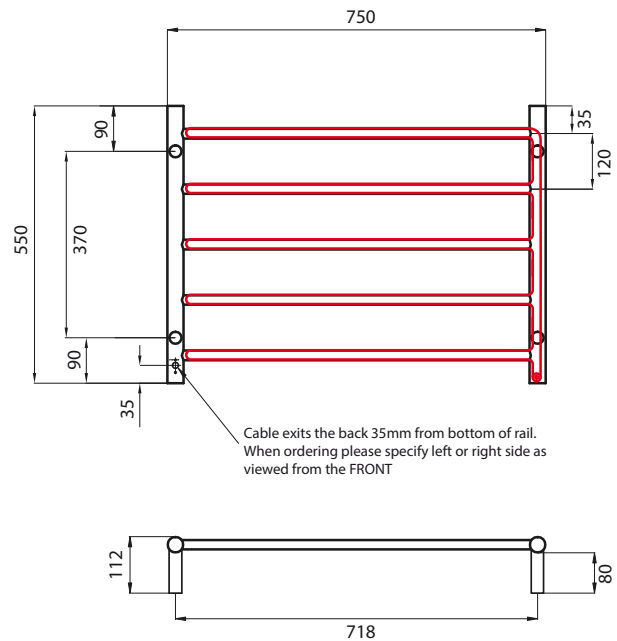

ROUND HEATED *specifications*

RTR03 – 12V model

LOW VOLTAGE 12 VOLT MODEL
 MIRROR POLISHED AND SATIN BRUSHED
 MANUFACTURED FROM 304 GRADE
 STAINLESS STEEL
 COLOURED FINISHES MANUFACTURED
 FROM 201 GRADE STAINLESS STEEL
 ALL TOWEL RAILS AVAILABLE WITH EITHER
 BOTTOM LEFT OR RIGHT OUTPUT
 3M CABLE, NO PLUG, INCLUDES THE
 TRANSFORMER
 CAN BE MOUNTED UPSIDE DOWN
 10 YEAR WARRANTY FOR CONSTRUCTION /
 HEATING ELEMENT
 COATING ON COLOURED RAILS ARE
 COVERED BY A 2 YEAR WARRANTY

FEATURES

- Round bar / Height 550mm / 5 evenly spaced bars / 75W
- Low voltage 12V ladder
- Vertical bars 32mm diameter
- Horizontal bars 19mm diameter
- 112mm from wall

12v ladders are manufactured using individual elements so one of the vertical bars is not heated, however this does not affect the rails ability to warm/dry a towel as all horizontal bars are fully heated.

CODE

SIZE (MM)

FINISH

12V-RTR03LEFT	750x550	Polished	
12V-RTR03RIGHT	750x550	Polished	