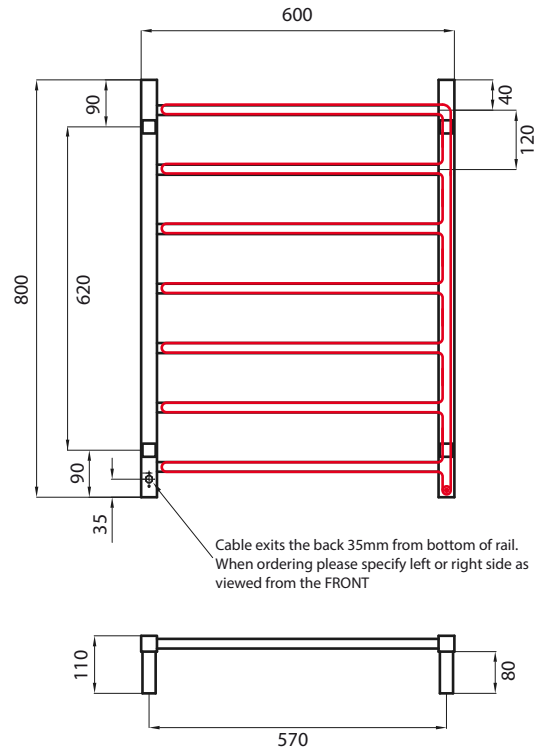

SQUARE HEATED specifications

STR01 – 12V model

LOW VOLTAGE 12 VOLT MODEL
 MIRROR POLISHED AND SATIN BRUSHED
 MANUFACTURED FROM 304 GRADE
 STAINLESS STEEL
 COLOURED FINISHES MANUFACTURED
 FROM 201 GRADE STAINLESS STEEL
 ALL TOWEL RAILS AVAILABLE WITH EITHER
 BOTTOM LEFT OR RIGHT OUTPUT
 3M CABLE, NO PLUG, INCLUDES THE
 TRANSFORMER
 CAN BE MOUNTED UPSIDE DOWN
 10 YEAR WARRANTY FOR CONSTRUCTION /
 HEATING ELEMENT
 COATING ON COLOURED RAILS ARE
 COVERED BY A 2 YEAR WARRANTY

FEATURES

- Square bar / Height 800mm / 7 evenly spaced bars / 80W
- Low voltage 12V ladder
- Vertical bars 30mm x 30mm
- Horizontal bars 19mm x 19mm
- 110mm from wall

12v ladders are manufactured using individual elements so one of the vertical bars is not heated, however this does not affect the rails ability to warm/dry a towel as all horizontal bars are fully heated.

CODE

SIZE (MM)

FINISH

12V-STR01LEFT	600x800	Polished	
12V-STR01RIGHT	600x800	Polished	