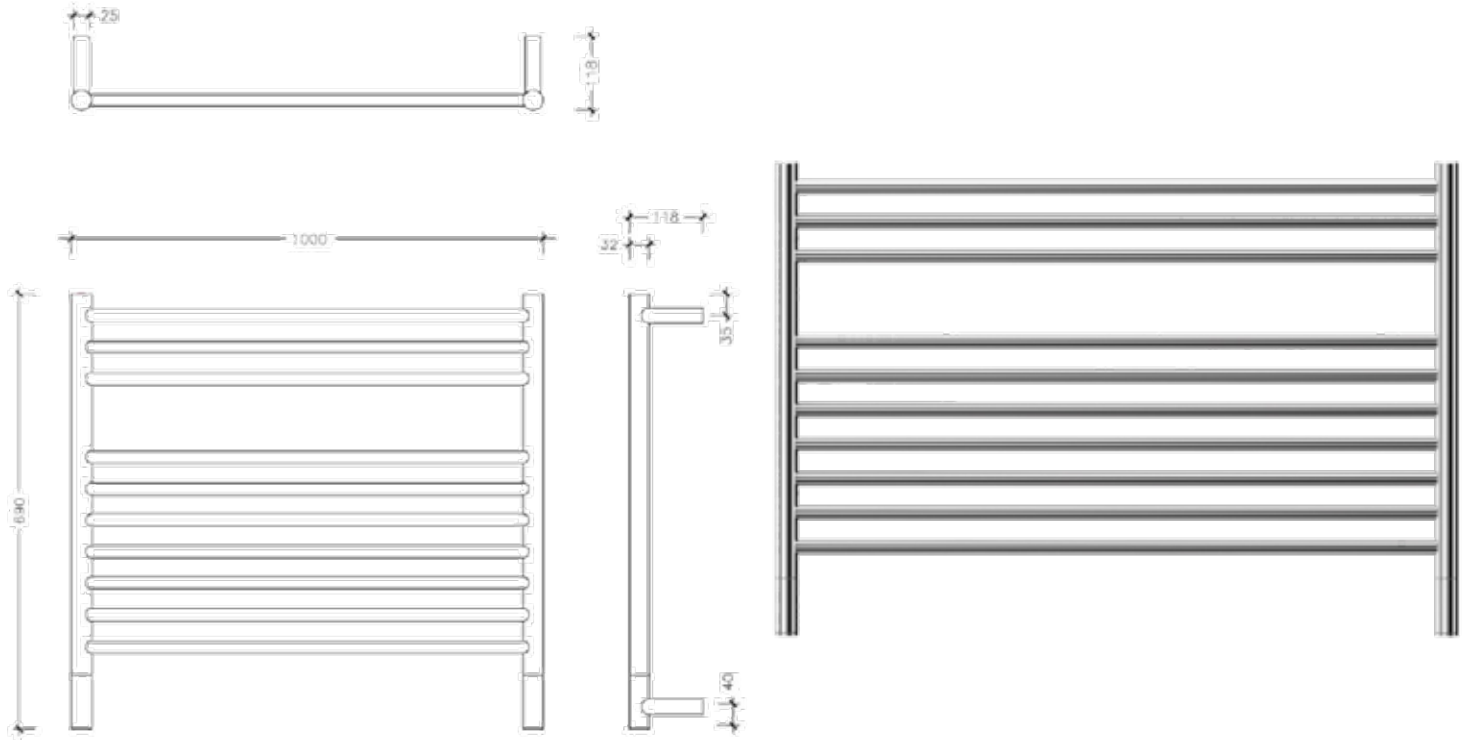

Jeeves Ladder Towel Rails

Liquid Filled Towel Rails for use in bathrooms

Stock Code	Finish	Size (mm)	Output (W)	No. of Bars
K10SPR	Polished Stainless Steel	W1000 x H690 x D118	200 Watts	10

PLEASE NOTE: Due to the position of the heating element and the circulation of the hot water, the bottom bar will not heat and the 2nd last bar will be slightly cooler than the rest of the towel rail on some of the models. This affects the following ranges: Quadro P, Classic D, Classic K & Tangent M.

Specifications are for information purposes only. Whilst every effort has been made to ensure the product specifications are accurate, due to continuing product development and improvement the specifications are subject to change. Specifications can be used to rough in and fit timber supports in the wall however we recommend no holes are drilled without having the product on site or verifying the details with the manufacturer. Thermogroup cannot be held liable or responsible for errors due to updated specifications.