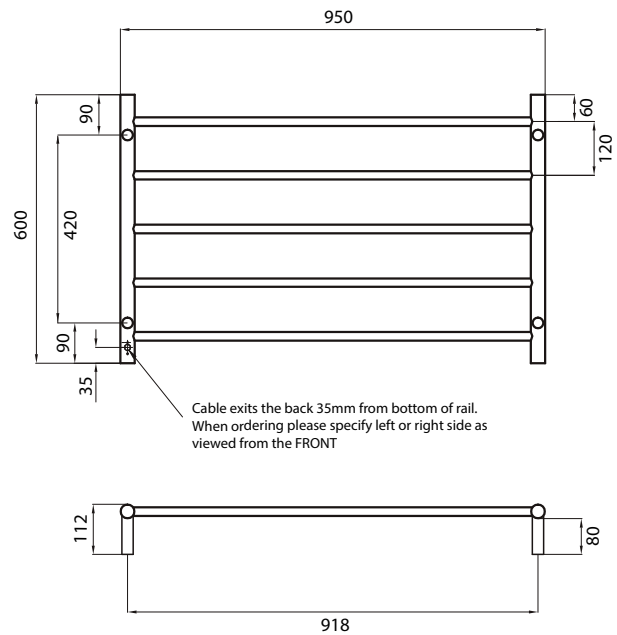

ROUND HEATED *specifications*

RTR07 – Standard 240V model

MIRROR POLISHED AND SATIN BRUSHED
 MANUFACTURED FROM 304 GRADE
 STAINLESS STEEL
 COLOURED FINISHES MANUFACTURED
 FROM 201 GRADE STAINLESS STEEL
 IP55 RATED (COLOURED FINISHES ARE
 IP54 RATED)
 ALL TOWEL RAILS AVAILABLE WITH EITHER
 BOTTOM LEFT OR RIGHT OUTPUT
 ALL STANDARD RAILS ARE DUAL PURPOSE,
 OFFERING A PLUG AS STANDARD, BUT PACK
 CONTAINS A HARD WIRING KIT
 CAN BE MOUNTED UPSIDE DOWN
 10 YEAR WARRANTY FOR CONSTRUCTION /
 HEATING ELEMENT
 COATING ON COLOURED RAILS ARE
 COVERED BY A 2 YEAR WARRANTY

FEATURES	CODE	SIZE (MM)	FINISH
<ul style="list-style-type: none"> • Round bar / Height 600mm / 5 evenly spaced bars / 80W • Standard model is 240V / IP55 rated • Vertical bars 32mm diameter • Horizontal bars 19mm diameter • 112mm from wall • Cable length: 1.4m, plug included • To see our range of low voltage (12V) models please refer to our website for the complete range: radiantheating.com.au 	RTR07LEFT	950x600	Polished 
	RTR07RIGHT	950x600	Polished 
	BRU-RTR07LEFT	950x600	Satin Brushed 
	BRU-RTR07RIGHT	950x600	Satin Brushed 
	BRTR07LEFT	950x600	Matt Black 
	BRTR07RIGHT	950x600	Matt Black 