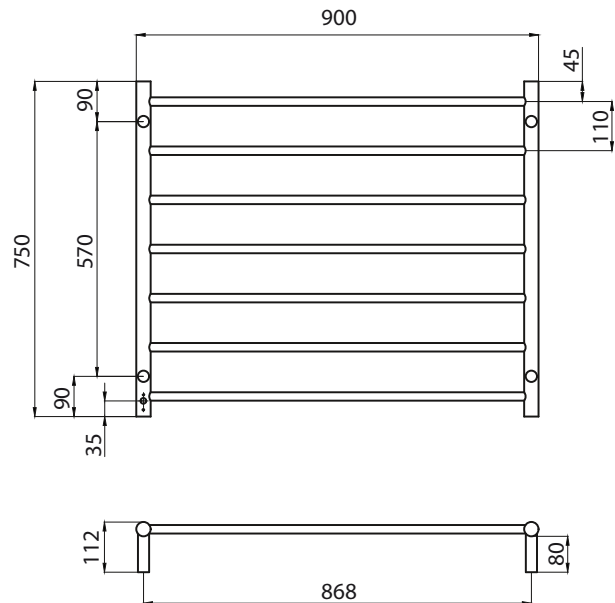

ROUND HEATED *specifications*

RTR08 – Standard 240V model

MIRROR POLISHED AND SATIN BRUSHED
 MANUFACTURED FROM 304 GRADE
 STAINLESS STEEL
 COLOURED FINISHES MANUFACTURED
 FROM 201 GRADE STAINLESS STEEL
 IP55 RATED (COLOURED FINISHES ARE
 IP54 RATED)
 ALL TOWEL RAILS AVAILABLE WITH EITHER
 BOTTOM LEFT OR RIGHT OUTPUT
 ALL STANDARD RAILS ARE DUAL PURPOSE,
 OFFERING A PLUG AS STANDARD, BUT PACK
 CONTAINS A HARD WIRING KIT
 CAN BE MOUNTED UPSIDE DOWN
 10 YEAR WARRANTY FOR CONSTRUCTION /
 HEATING ELEMENT
 COATING ON COLOURED RAILS ARE
 COVERED BY A 2 YEAR WARRANTY

FEATURES

- Round bar / Height 750mm / 7 evenly spaced bars / 125W (Black rail 130W)
- Standard model is 240V / IP55 rated
- Vertical bars 32mm diameter
- Horizontal bars 19mm diameter
- 112mm from wall
- Cable length: 1.4m, plug included
- To see our range of low voltage (12V) models please refer to our website for the complete range: radiantheating.com.au

CODE

SIZE (MM) FINISH

RTR08LEFT	900x750	Polished	
RTR08RIGHT	900x750	Polished	
BRU-RTR08LEFT	900x750	Satin Brushed	
BRU-RTR08RIGHT	900x750	Satin Brushed	
BRTR08LEFT	900x750	Matt Black	
BRTR08RIGHT	900x750	Matt Black	