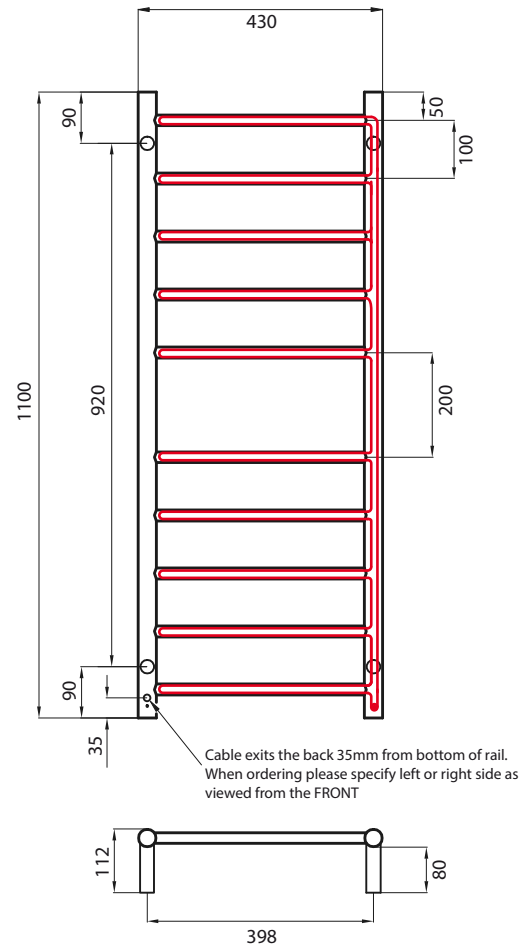

ROUND HEATED *specifications*

RTR430 – Standard 240V model

MIRROR POLISHED AND SATIN BRUSHED
 MANUFACTURED FROM 304 GRADE
 STAINLESS STEEL
 COLOURED FINISHES MANUFACTURED
 FROM 201 GRADE STAINLESS STEEL
 IP55 RATED (COLOURED FINISHES ARE
 IP54 RATED)
 ALL TOWEL RAILS AVAILABLE WITH EITHER
 BOTTOM LEFT OR RIGHT OUTPUT
 ALL STANDARD RAILS ARE DUAL PURPOSE,
 OFFERING A PLUG AS STANDARD, BUT PACK
 CONTAINS A HARD WIRING KIT
 CAN BE MOUNTED UPSIDE DOWN
 10 YEAR WARRANTY FOR CONSTRUCTION /
 HEATING ELEMENT
 COATING ON COLOURED RAILS ARE
 COVERED BY A 2 YEAR WARRANTY

FEATURES	CODE	SIZE (MM)	FINISH	
<ul style="list-style-type: none"> Round bar / Height 1100mm / 10 bars with a central gap / 80W (Black rail 115W) Standard model is 240V / IP55 rated Vertical bars 32mm diameter Horizontal bars 19mm diameter 112mm from wall Cable length: 1.4m, plug included 	RTR430LEFT	430x1100	Polished	
	RTR430RIGHT	430x1100	Polished	
	BRU-RTR430LEFT	430x1100	Satin Brushed	
	BRU-RTR430RIGHT	430x1100	Satin Brushed	
	BRTR430LEFT	430x1100	Matt Black	
	BRTR430RIGHT	430x1100	Matt Black	
	GLD-RTR430LEFT	430x1100	Brushed Gold	
	GLD-RTR430RIGHT	430x1100	Brushed Gold	
	BN-RTR430LEFT	430x1100	Brushed Nickel	
	BN-RTR430RIGHT	430x1100	Brushed Nickel	