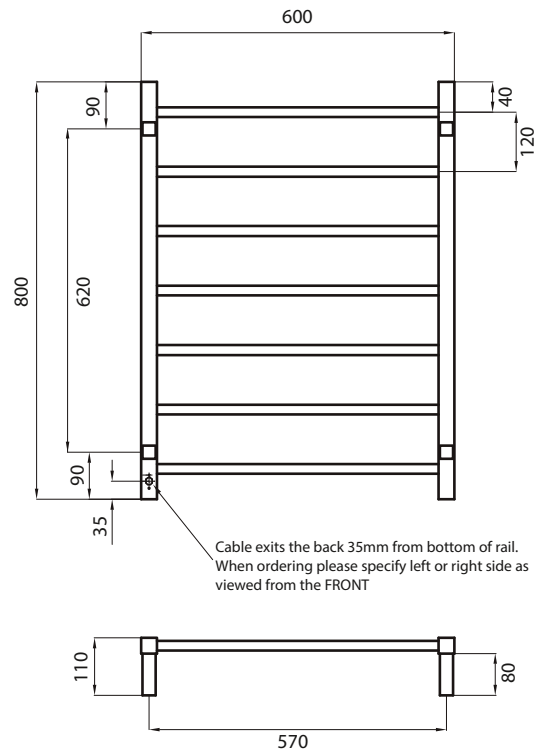

SQUARE HEATED specifications

STR01 – Standard 240V model

MIRROR POLISHED AND SATIN BRUSHED
 MANUFACTURED FROM 304 GRADE
 STAINLESS STEEL
 COLOURED FINISHES MANUFACTURED
 FROM 201 GRADE STAINLESS STEEL
 IP55 RATED (COLOURED FINISHES ARE
 IP54 RATED)
 ALL TOWEL RAILS AVAILABLE WITH EITHER
 BOTTOM LEFT OR RIGHT OUTPUT
 ALL STANDARD RAILS ARE DUAL PURPOSE,
 OFFERING A PLUG AS STANDARD, BUT PACK
 CONTAINS A HARD WIRING KIT
 CAN BE MOUNTED UPSIDE DOWN
 10 YEAR WARRANTY FOR CONSTRUCTION /
 HEATING ELEMENT
 COATING ON COLOURED RAILS ARE
 COVERED BY A 2 YEAR WARRANTY

FEATURES	CODE	SIZE (MM)	FINISH	
<ul style="list-style-type: none"> Square bar / Height 800mm / 7 evenly spaced bars / 80W (Black rail 110W) Standard model is 240V / IP55 rated Vertical bars 30mm x 30mm Horizontal bars 19mm x 19mm 110mm from wall Cable length: 1.4m, plug included 	STR01LEFT	600x800	Polished	
	STR01RIGHT	600x800	Polished	
	BRU-STR01LEFT	600x800	Satin Brushed	
	BRU-STR01RIGHT	600x800	Satin Brushed	
	BSTR01LEFT	600x800	Matt Black	
	BSTR01RIGHT	600x800	Matt Black	
	GMG-STR01LEFT	600x800	Gun Metal Grey	
	GMG-STR01RIGHT	600x800	Gun Metal Grey	
	BN-STR01LEFT	600x800	Brushed Nickel	
	BN-STR01RIGHT	600x800	Brushed Nickel	