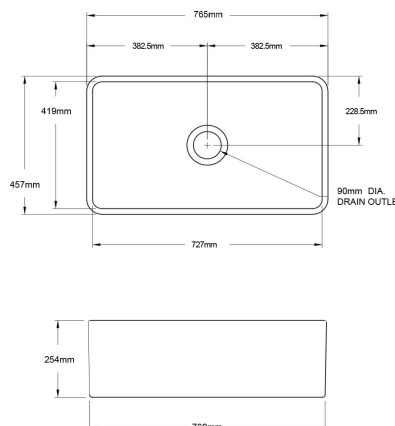

## Novi 75 x 46 Fine Fireclay Gloss White Butler Sink

**Code:** NO75FS

TRADITIONAL & HAMPTONS STYLE SPECIALISTS

BATHROOM | KITCHEN | LAUNDRY

### Specifications

- Material: Fine Fireclay
- Finish: White Gloss
- Waste Outlet Included: 90x50mm Basket Waste
- Mounting options: Butler (front showing), Counter Top (glazed on all 4 sides), Under Counter (shelving required)
- Capacity: 64L
- Internal depth: 210mm
- Approx. external radius: 45 mm
- Suitable for use with food waste disposer – we recommend purchase of an extended flange and a model with anti-vibration collar
- This sink is reversible, so it can be installed with flat or ribbed/farmhouse side facing out.
- Note: Fine Fireclay is a natural product and therefore subject to variations. This should be seen as a quality that adds to its unique natural beauty. Variations +/- 2% to the specifications are common and acceptable and are within industry tolerance. We always recommend the cabinet maker and stone provider has the actual sink with them to measure before making cabinetry or cutting stone. For more information please visit our Installation, Care & Warranty page, or Contact Us.

### Product Options

NO75SSG: Novi 76 x 46 Stainless Steel Grid

NO75FS: Novi 76 x 46 Fine Fireclay Butler Sink