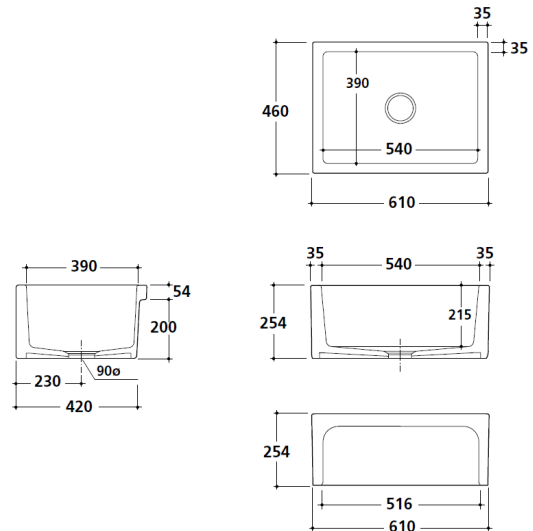

Patri 60 x 46 Fine Fireclay Single Bowl Butler Sink

Code: PA60FS

Specifications

- Designed & Handcrafted in Italy
- Manufactured from fine fireclay
- Nano glaze for ease of cleaning
- 35mm thickness walls for ultimate durability
- Basket waste included
- Suitable for use with food waste disposer – we recommend purchase of an extended flange and a model with anti-vibration collar
- This sink is reversible, so it can be installed with flat or ribbed/farmhouse side facing out.
- Capacity: 44L
- Internal depth: 215mm
- Finish: White Gloss
- Mounting options: Butler (front showing), Counter Top (glazed on all 4 sides), Under Counter (framework required)
- Note: Fine Fireclay is a natural product and therefore subject to variations. This should be seen as a quality that adds to its unique natural beauty. Variations +/- 2% to the specifications are common and acceptable and are within industry tolerance. We always recommend the cabinet maker and stone provider has the actual sink with them to measure before making cabinetry or cutting stone. For more information please visit our Installation Care & Warranty page or Contact Us.