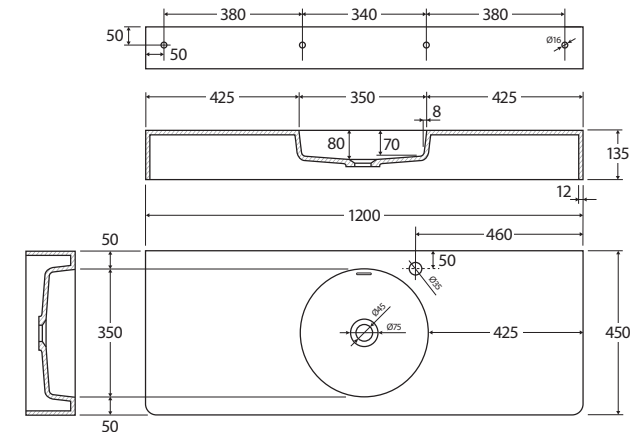

## WALL-HUNG SOLID SURFACE BASIN, CENTRE BOWL

### Features

- Cast stone solid surface matte white finish
- Available with or without overflow depending on model
- Requires 32mm waste (with or without overflow depending on model chosen; not included)
- Requires bottle trap (not included)
- Wall mounting bolts included

While we aim to ensure specifications are correct at the time of publication, Fienza reserves the right to make modifications without prior notice. Physical colour may vary from image shown. All measurements are shown in millimetres. For ceramic products, please allow +/- 10 mm tolerance for manufacturing variance. Always use physical product measurements for mark-ups and roughing-in as the technical drawing may differ from actual product received.