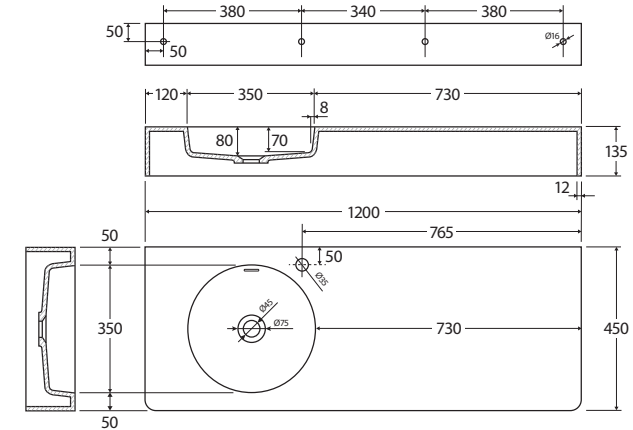

Encanto 1200

WALL-HUNG SOLID SURFACE BASIN, LEFT- HAND BOWL

Features

- Cast stone solid surface matte white finish
- Available with or without overflow depending on model
- Requires 32mm waste (with or without overflow depending on model chosen; not included)
- Requires bottle trap (not included)
- Wall mounting bolts included

Available in

1 Tap Hole
With Overflow
CSB11-120L

No Tap Hole
With Overflow
CSB11-120L-0

1 Tap Hole
Without Overflow
CSB11-120LNO

No Tap Hole
Without Overflow
CSB11-120LNO-0

Cleaning & Care

- Wipe with a clean, soft cloth and mild soapy water or non-abrasive bathroom cleaner. Test in an inconspicuous area before cleaning the whole basin.
- Avoid placing hot objects, such as hair straighteners, on any surface as these will cause discolouration and marking.
- Spills of hair dye, after-shave lotion, nail polish and remover, aerosol spray and other harsh chemicals should be removed immediately to prevent damage and discolouration. Clean immediately with mild soapy water using a clean, soft cloth.
- Please find more information in the Care Guide for this product online at [fienza.com.au](https://www.fienza.com.au)

While we aim to ensure specifications are correct at the time of publication, Fienza reserves the right to make modifications without prior notice. Physical colour may vary from image shown. All measurements are shown in millimetres. For ceramic products, please allow +/- 10 mm tolerance for manufacturing variance. Always use physical product measurements for mark-ups and roughing-in as the technical drawing may differ from actual product received.