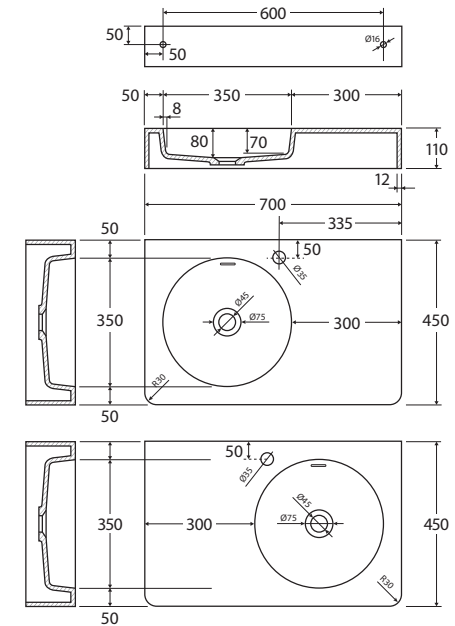

Encanto 700

WALL-HUNG SOLID SURFACE BASIN

Features

- Cast stone solid surface matte white finish
- Available with or without overflow depending on model
- Requires 32mm waste (with or without overflow depending on model chosen; not included)
- Requires bottle trap (not included)
- Wall mounting bolts included

Available in

Left hand bowl

1 Tap Hole
With Overflow
CSB11-70L

No Tap Hole
With Overflow
CSB11-70L-0

Right hand bowl

1 Tap Hole
With Overflow
CSB11-70R

No Tap Hole
With Overflow
CSB11-70R-0

Cleaning & Care

While we aim to ensure specifications are correct at the time of publication, Fienza reserves the right to make modifications without prior notice. Physical colour may vary from image shown. All measurements are shown in millimetres. For ceramic products, please allow +/- 10 mm tolerance for manufacturing variance. Always use physical product measurements for mark-ups and roughing-in as the technical drawing may differ from actual product received.