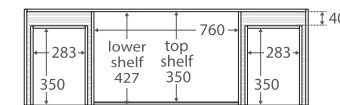

TOP VIEW: SHELF AREA & DRAWER AREA