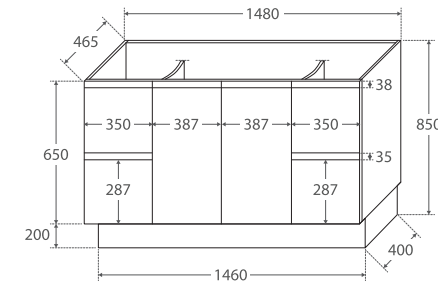

Fingerpull Satin White 1500MM CABINET ON KICKBOARD

Features

- 2pac satin white exterior (70% matte, 30% gloss)
- Bright white interior
- U-shape fingerpull channel
- Soft-close doors and drawers
- Full extension drawer runners
- 16 mm thick backing board and drawer bases
- FSC certified, eco-friendly E0 board

While we aim to ensure specifications are correct at the time of publication, Fienza reserves the right to make modifications without prior notice. Physical colour may vary from image shown. All measurements are shown in millimetres. Always use physical product measurements for mark-ups and roughing-in as the technical drawing may differ from actual product received.