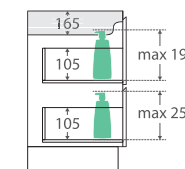

SIDE VIEW: RECESS & DRAWER STORAGE