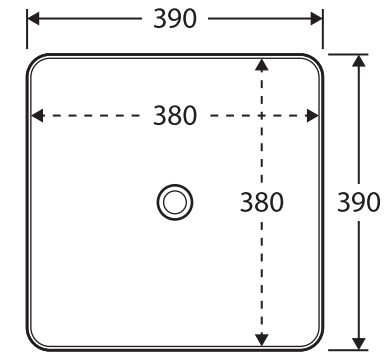

## ABOVE COUNTER BASIN

NO TAP HOLE

### Features

- Gloss white finish
- Fully vitreous china
- No tap hole or overflow
- Requires 32 mm waste without overflow
- Capacity: 12.5 litres

While we aim to ensure specifications are correct at the time of publication, Fienza reserves the right to make modifications without prior notice. Physical colour may vary from image shown. All measurements are shown in millimetres. For ceramic products, please allow +/- 10 mm tolerance for manufacturing variance. Always use physical product measurements for mark-ups and roughing-in as the technical drawing may differ from actual product received.