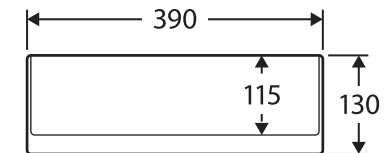

## ABOVE COUNTER BASIN

NO TAP HOLE

### Features

- Gloss white finish
- Fully vitreous china
- No tap hole or overflow
- Requires 32 mm waste without overflow
- Capacity: 12.5 litres

While we aim to ensure specifications are correct at the time of publication, Fienza reserves the right to make modifications without prior notice. Physical colour may vary from image shown. All measurements are shown in millimetres. For ceramic products, please allow +/- 10 mm tolerance for manufacturing variance. Always use physical product measurements for mark-ups and roughing-in as the technical drawing may differ from actual product received.