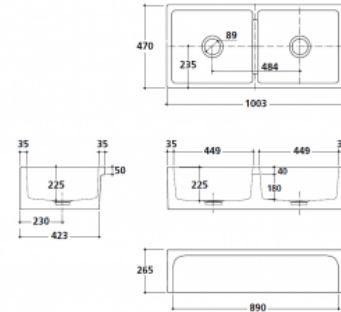

Patri 100 x 47 Fine Fireclay Double Bowl Butler Sink

Code: PA100FS

BATHROOM | KITCHEN | LAUNDRY | TRADITIONAL & HAMPTONS STYLE SPECIALISTS

Specifications

- Designed & Handcrafted in Italy
- Manufactured from fine fireclay
- Nano glaze for ease of cleaning
- 35mm thickness walls for ultimate durability
- Basket waste included
- Suitable for use with food waste disposer – we recommend purchase of an extended flange and a model with anti-vibration collar
- This sink is reversible, so it can be installed with flat or ribbed/farmhouse side facing out.
- Capacity per bowl: 40L
- Internal depth: 225mm
- Finish: White Gloss
- Mounting options: Butler (front showing), Counter Top (glazed on all 4 sides), Under Counter (framework required)
- Note: Fine Fireclay is a natural product and therefore subject to variations. This should be seen as a quality that adds to its unique natural beauty. Variations +/- 2% to the specifications are common and acceptable and are within industry tolerance. We always recommend the cabinet maker and stone provider has the actual sink with them to measure before making cabinetry or cutting stone. For more information please visit our Installation Care & Warranty page or Contact Us.