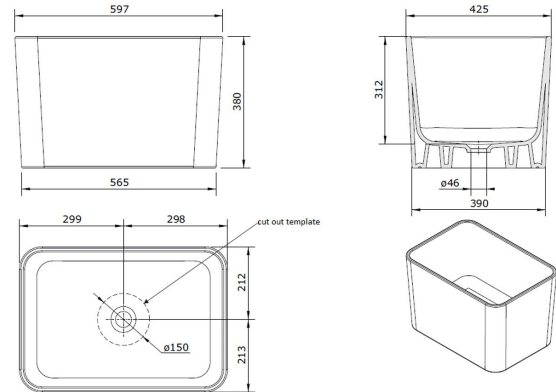

## Tribo 60 X 42 Fine Fireclay Sink

**Code:** 109900

### Specifications

- Double-glazed ceramic fine fireclay sink
- Made in Europe
- Glazed on all four sides
- 32/40mm pop-up waste included
- No tap hole only
- Mounting options - counter top or under counter
- Timber tray not included
- Capacity: 58L
- Internal depth: 300mm