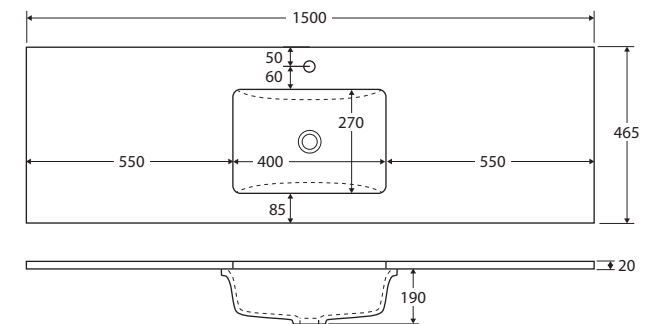

Sarah

SINGLE BOWL UNDERMOUNTED BASIN-TOP 1500MM

Features

- 20mm thick, engineered quartz stone
- Gloss white ceramic undermounted basin, with overflow
- Stone top and basin are delivered pre-joined
- Requires 32mm waste, with overflow (not included)
- 1 tap hole as standard (12 o'clock)
 - No tap hole option: Same price as the standard 1 tap hole option. To order, add '-0' to the end of the item code, e.g. SC150-S-0
 - 3 tap hole option: To order, add **\$50 per bowl** to the price and '-3' to the end of the item code, e.g. SC150-S-3

While we aim to ensure specifications are correct at the time of publication, Fienza reserves the right to make modifications without prior notice. Physical colour may vary from image shown. All measurements are shown in millimetres. Always use physical product measurements for mark-ups and roughing-in as the technical drawing may differ from actual product received. Tapware not included.