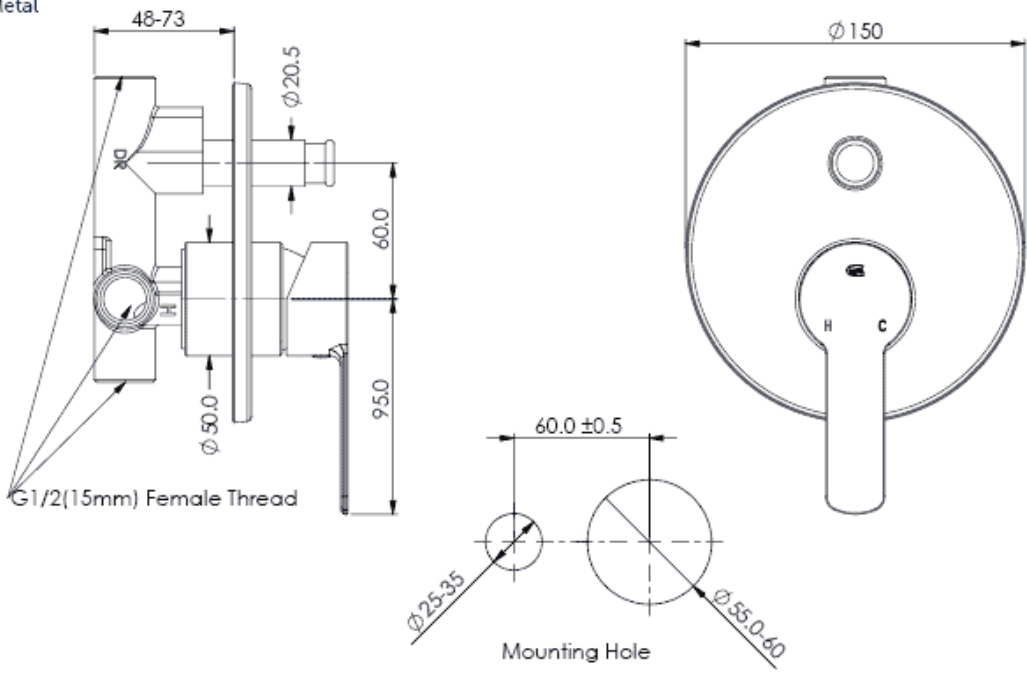

Astro II Shower/Bath Diverter Mixer

- 2534900 | Chrome
- 2534901 | Brushed Nickel
- 2534906 | Brushed Brass
- 2534907 | Matte Black
- 2534909 | Gun Metal

NZ: 0800 655 455 | nzsales@greenstapware.com
 AU: 1800 244 487 | aussales@greenstapware.com