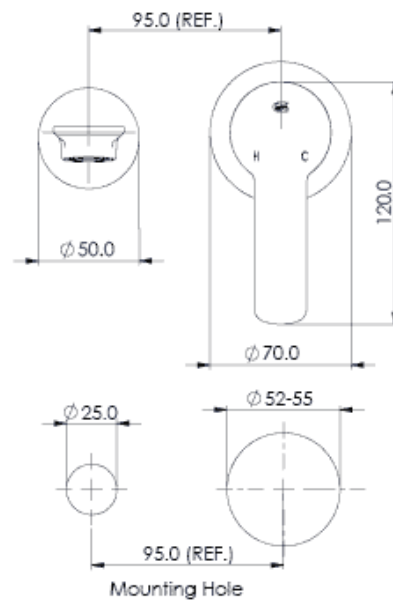

Astro II Wall Basin Mixer

- 25137001 | T38268 | Chrome
- 25137011 | T38268(V) | Brushed Nickel
- 25137061 | T38268(V) | Brushed Brass
- 25137071 | T38268(V) | Matte Black
- 25137091 | T38268(V) | Gun Metal