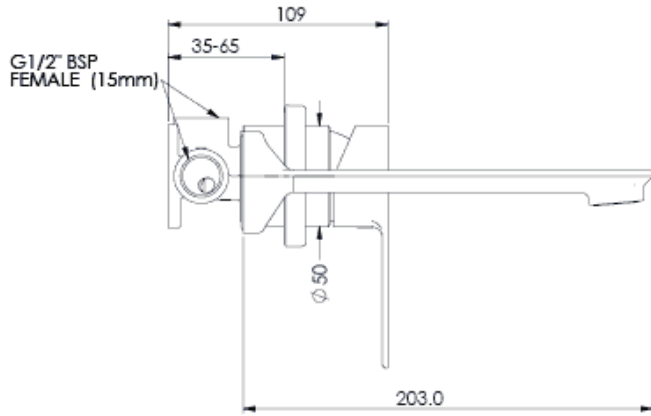

Astro II Wall Basin Mixer

- 25137001 | T38268 | Chrome
- 25137011 | T38268(V) | Brushed Nickel
- 25137061 | T38268(V) | Brushed Brass
- 25137071 | T38268(V) | Matte Black
- 25137091 | T38268(V) | Gun Metal