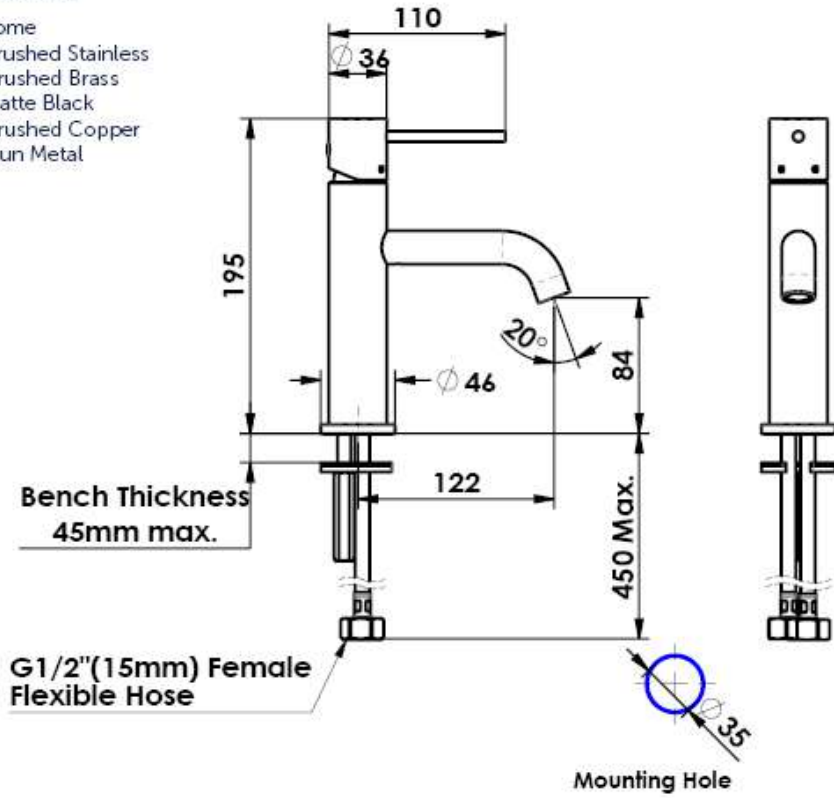

Gisele Basin Mixer

- 18402550 | T31489 | Chrome
- 18402553 | T31489(V) | Brushed Stainless
- 18402556 | T31489(V) | Brushed Brass
- 18402557 | T31489(V) | Matte Black
- 18402558 | T31489(V) | Brushed Copper
- 18402559 | T31489(V) | Gun Metal