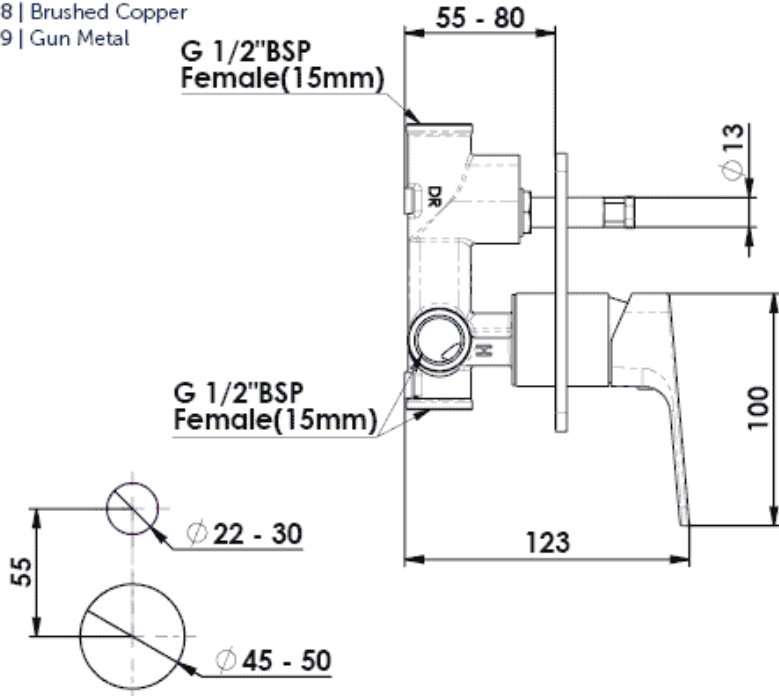

# Swept Shower/Bath Diverter Mixer

- 18603590 | Chrome
- 18603591 | Brushed Nickel
- 18603597 | Matte Black
- 18603598 | Brushed Copper
- 18603599 | Gun Metal

Mounting Hole

NZ: 0800 655 455 | nzsales@greenstapware.com  
 AU: 1800 244 487 | aussales@greenstapware.com