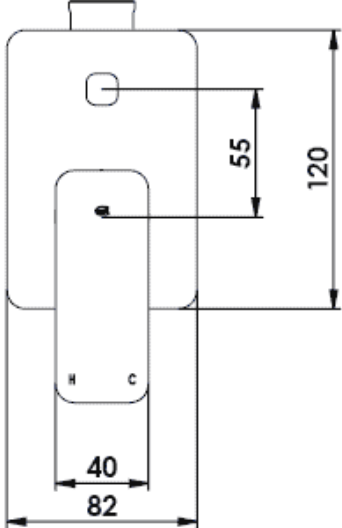

# Swept Shower/Bath Diverter Mixer

- 18603590 | Chrome
- 18603591 | Brushed Nickel
- 18603597 | Matte Black
- 18603598 | Brushed Copper
- 18603599 | Gun Metal

Mounting Hole

NZ: 0800 655 455 | nzsales@greenstapware.com  
 AU: 1800 244 487 | aussales@greenstapware.com