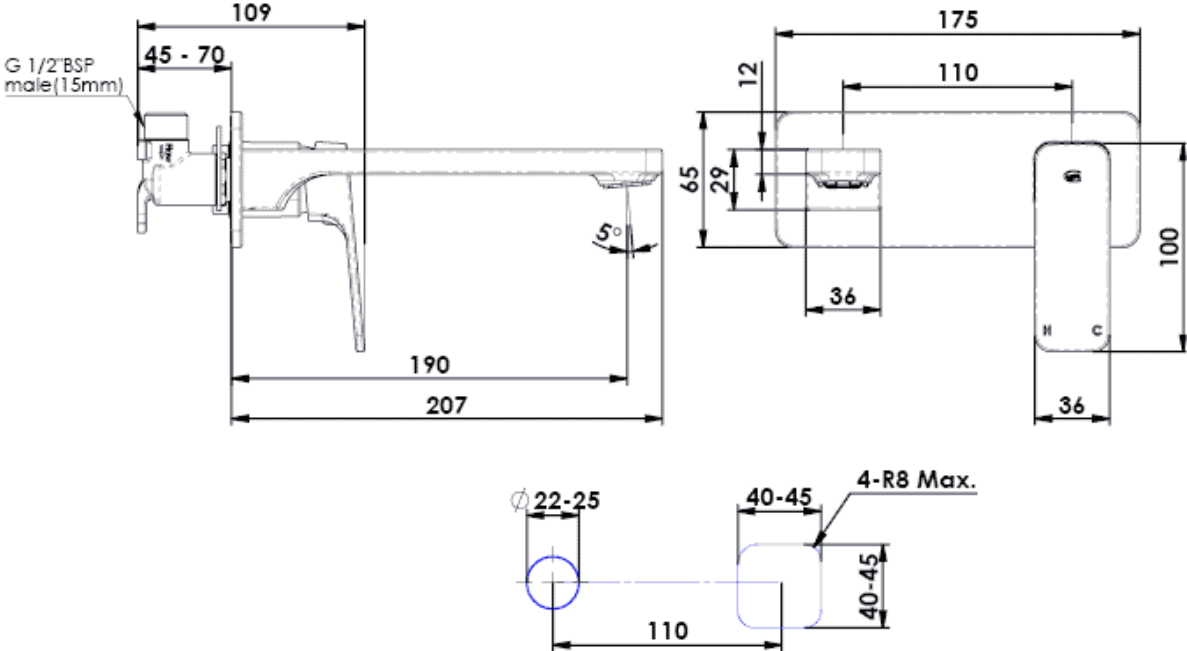

Swept Wall Basin Mixer with Faceplate

- 1860252100 | Chrome
- 1860252110 | Brushed Nickel
- 1860252170 | Matte Black
- 1860252180 | Brushed Copper
- 1860252190 | Gun Metal

NZ: 0800 655 455 | nzsales@greenstapware.com
 AU: 1800 244 487 | aussales@greenstapware.com